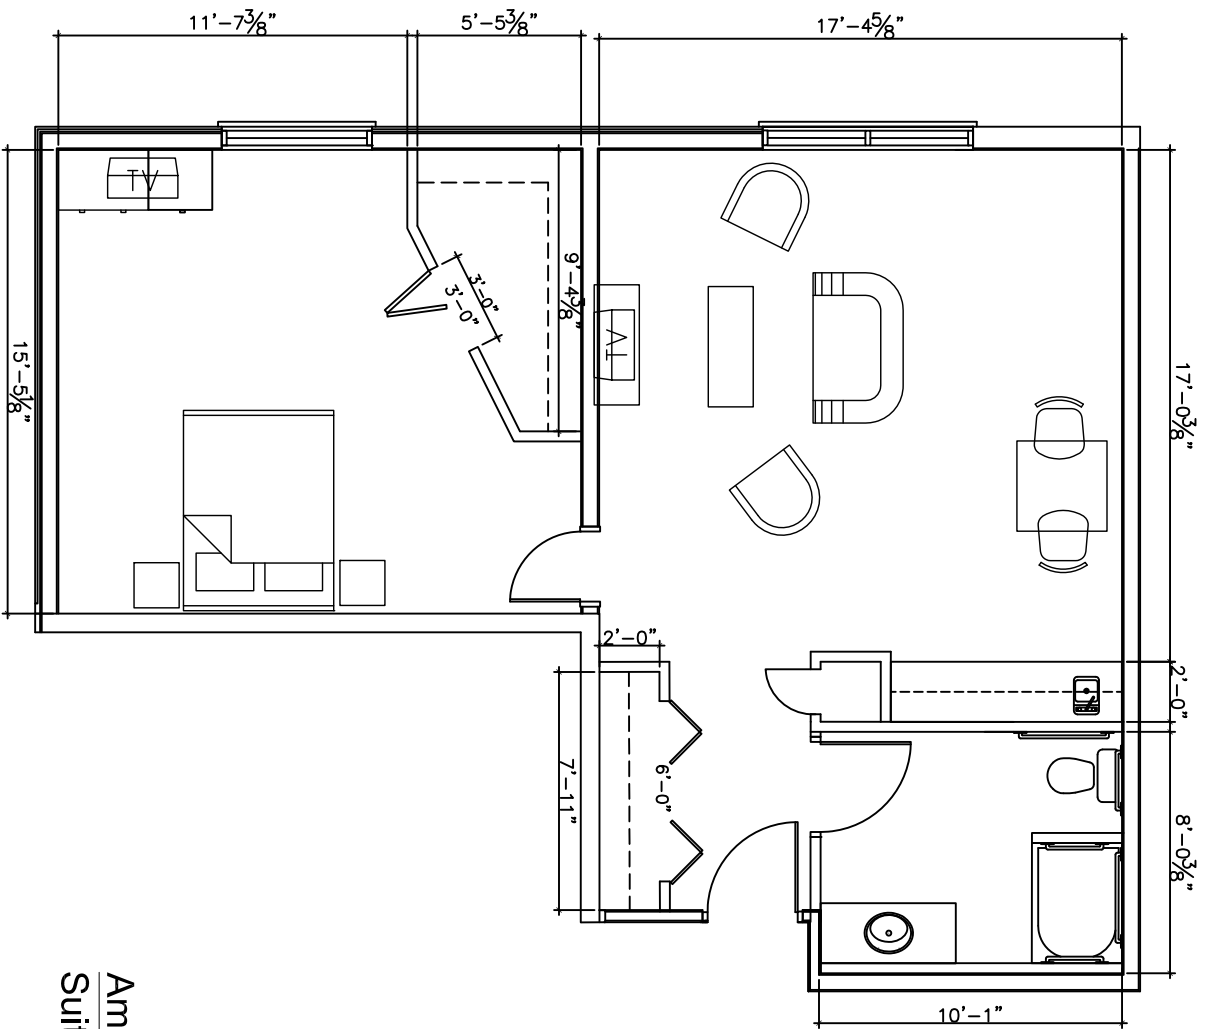

Ruby
1 bedroom
817 sq.ft.

* Dimensions are approximate

Amberwood Suites
Suite: 302