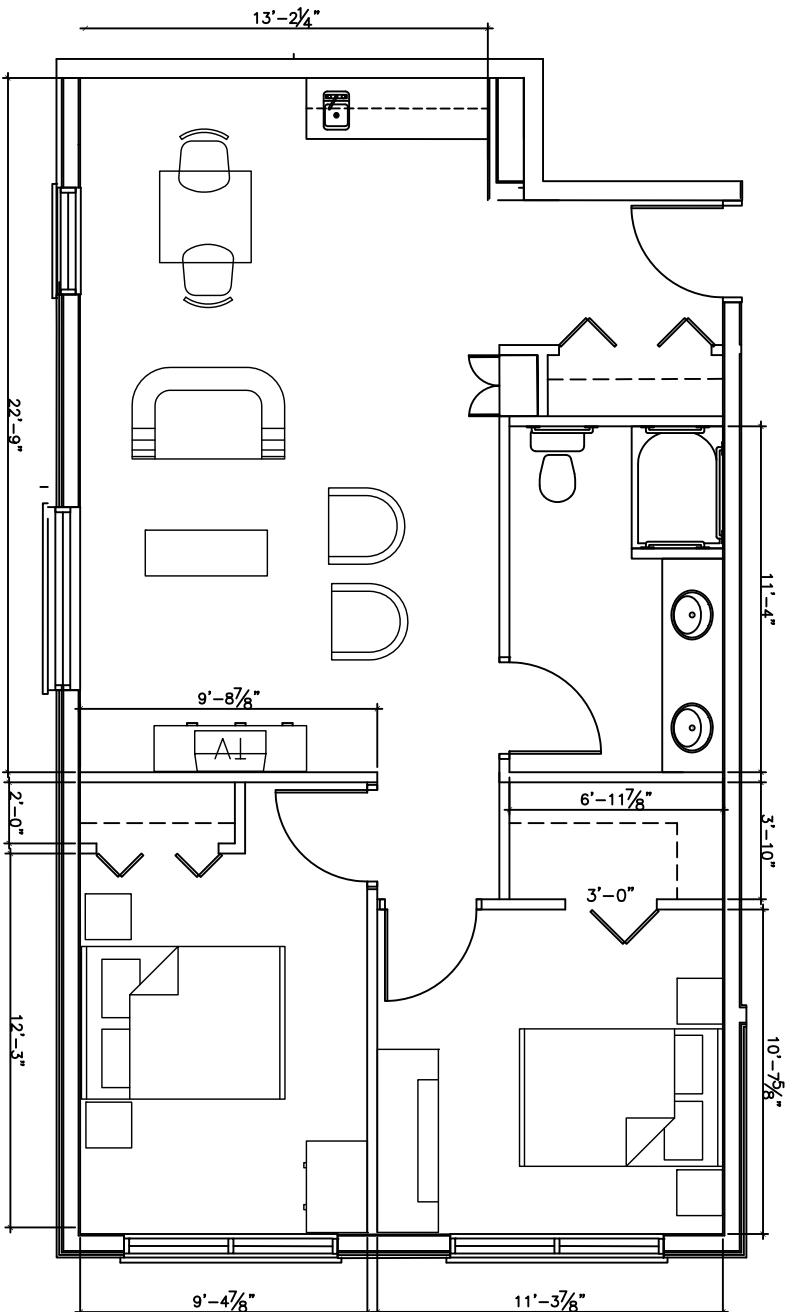

# Emerald

2 bedroom  
859 sq.ft.

Typical Suite: 101  
859 Square Feet

\* Dimensions are approximate

Amberwood Suites  
Suite: 101