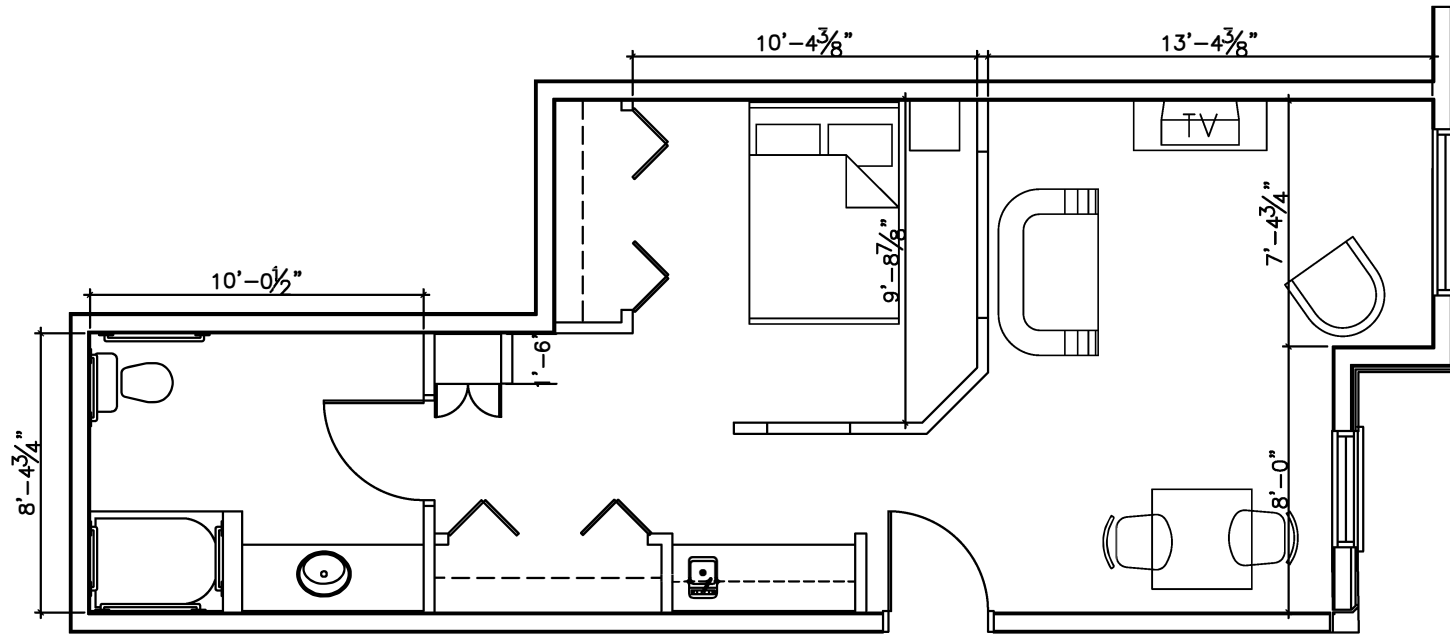

# Sapphire

Alcove

547 sq.ft.

\* Dimensions are approximate

Amberwood Suites  
Suite: 211,311