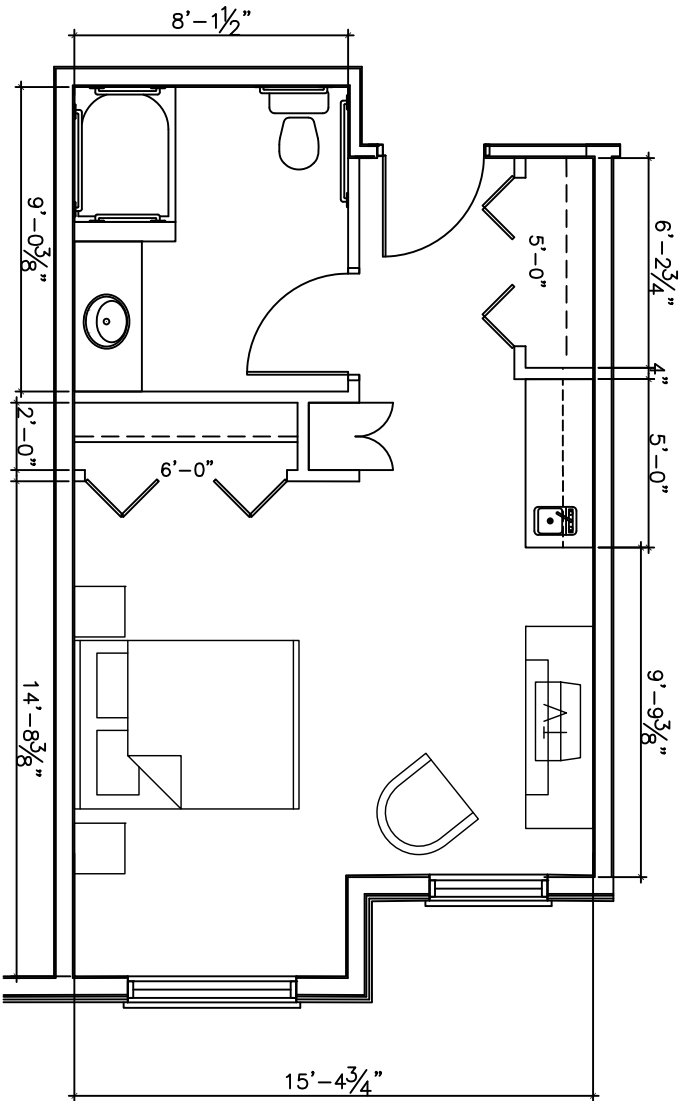

Amber

Studio

410 sq.ft.

* Dimensions are approximate

Amberwood Suites
Suite: 105, 205, 305