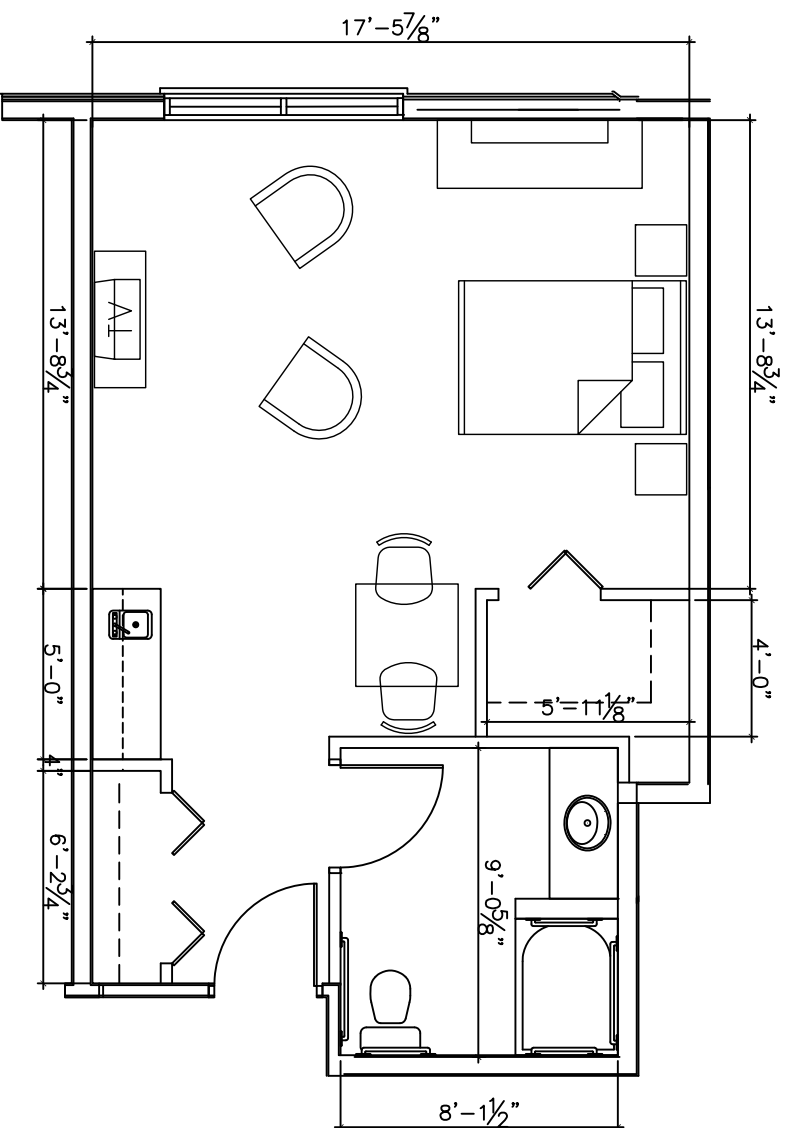

## Deluxe Studio

485 sq. ft.

\* Dimensions are approximate

Amberwood Suites  
Suite: 106, 206, 306